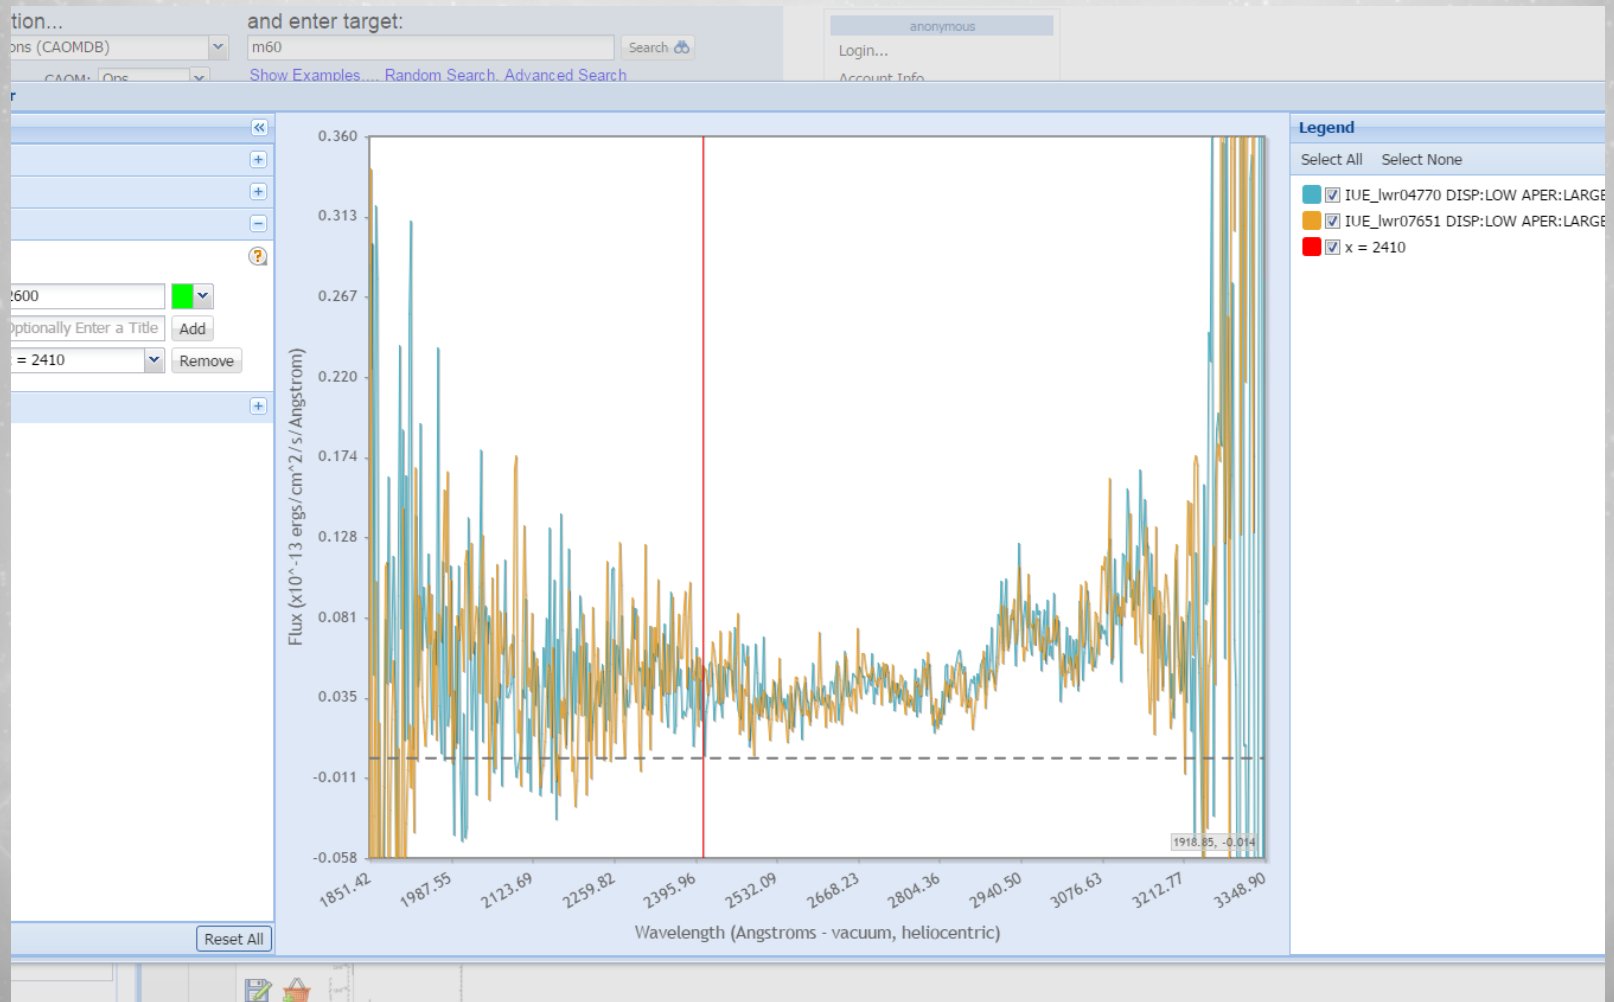

**MAST
Users
Group
Meeting**

**January
14-15,
2016**

Cutout Preview Images

☐		Actions	☐ Preview ☒ Cutout	Mission ▾
☒	1			HST
☒	2			HST
☒	3			HST
☒	4			HST

MAST
Users
Group
Meeting

January
14-15,
2016

Spectral Viewer