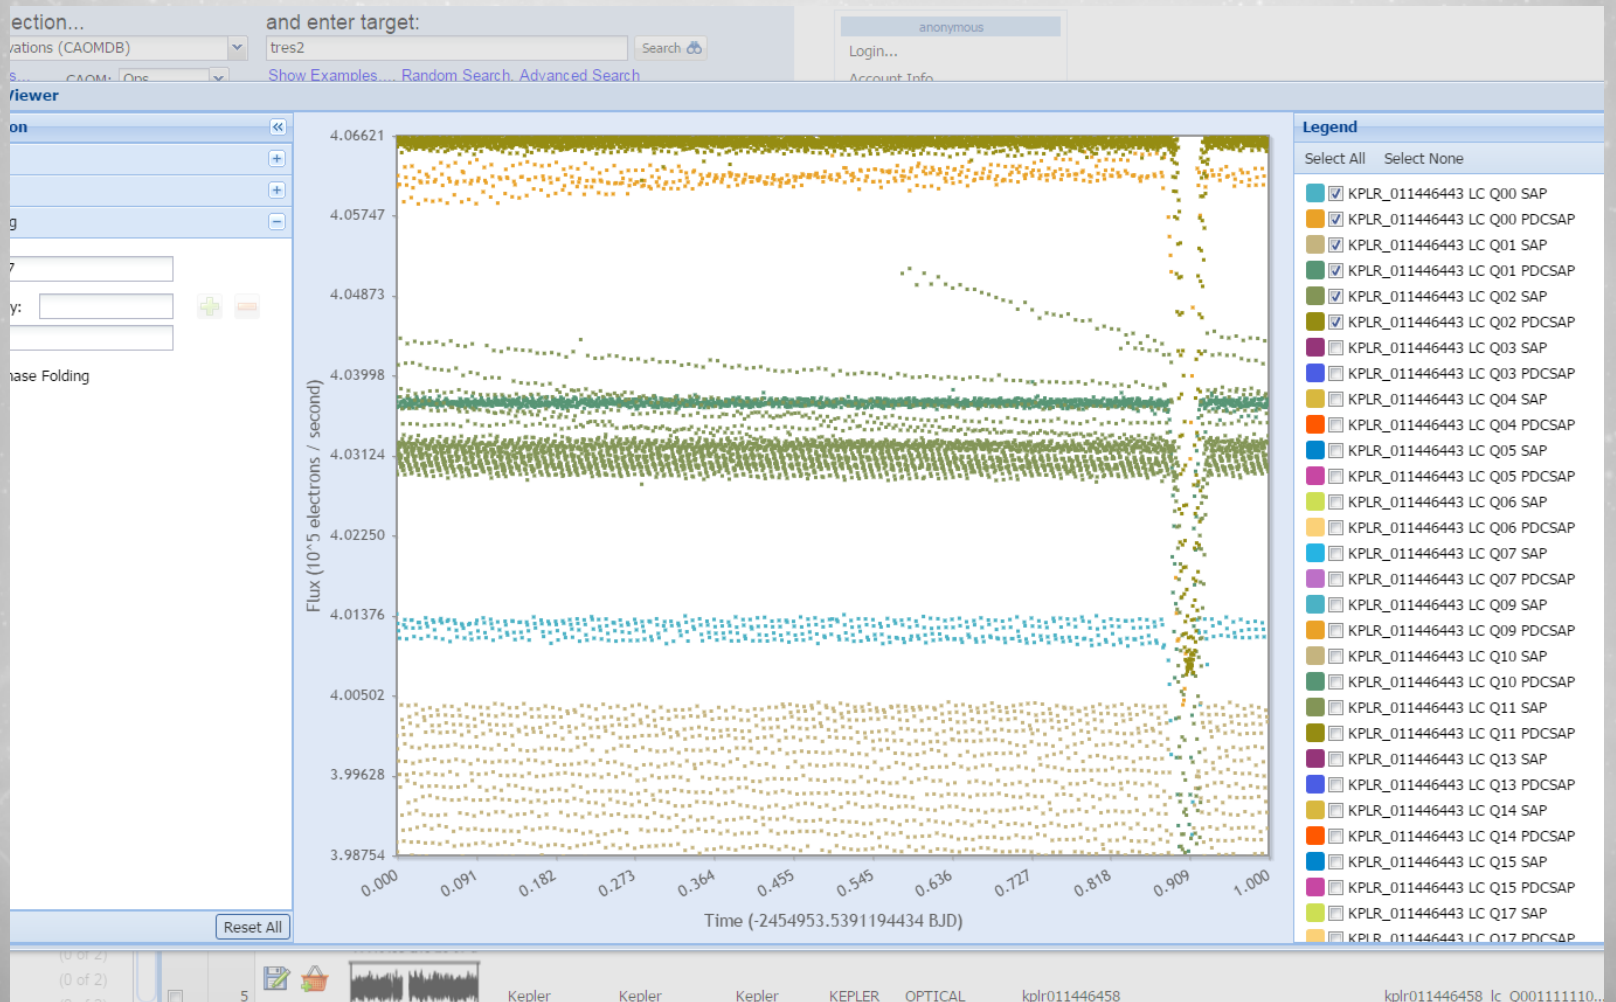

# Spectral Viewer

**MAST**  
Users  
Group  
Meeting

January  
14-15,  
2016

# Timeseries Viewer

**MAST**  
Users  
Group  
Meeting

January  
14-15,  
2016